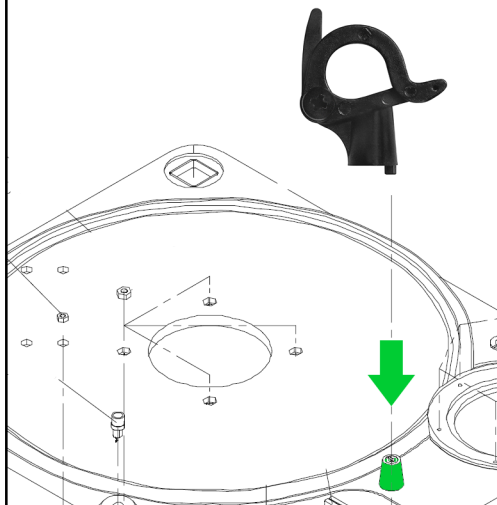

Thank You for purchasing the Vestax Original Service Parts. Replacement parts only qualified expert.
Please read this install manual carefully with SVM Vestax before installation this part for unit.

ASSEMBLY OF TONE ARM REST

*Serves to secure the arm against movement.
Use during transport turntables.*

NOTICE: use caution when assembling.

1)

2)